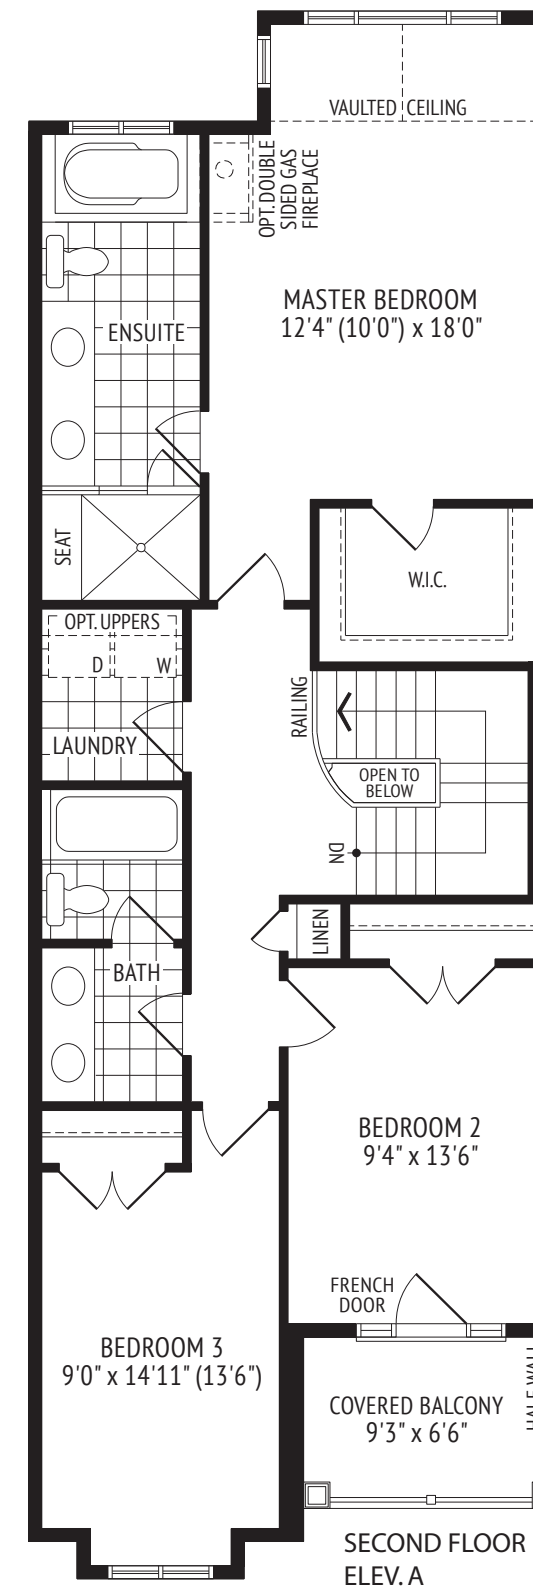

The Runner

1910 S.F.

Elevation A

Elevation B

MANORWOOD
HOMES INC.

Plans and specifications subject to change without notice. See sales representative for details. Room dimensions are approximate. E.&O.E.