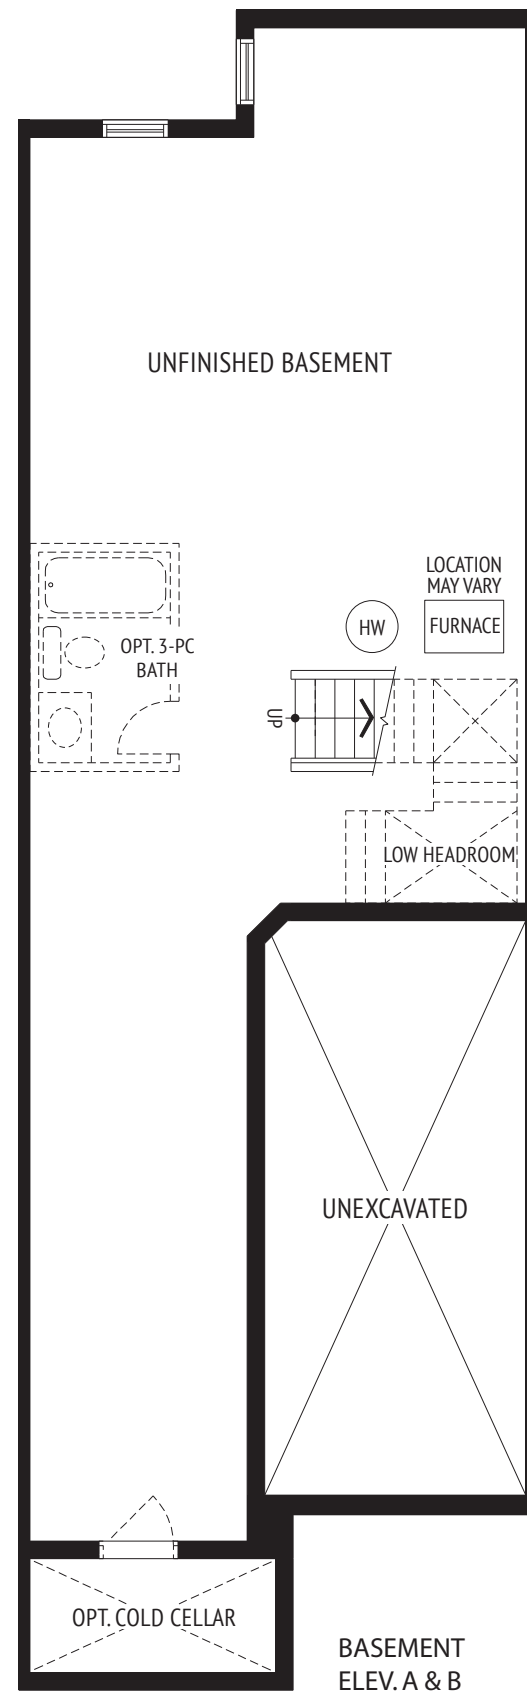

The Runner

1910 S.F.

Elevation A

Elevation B

MANORWOOD
HOMES INC.

Plans and specifications subject to change without notice. See sales representative for details. Room dimensions are approximate. E.&O.E.