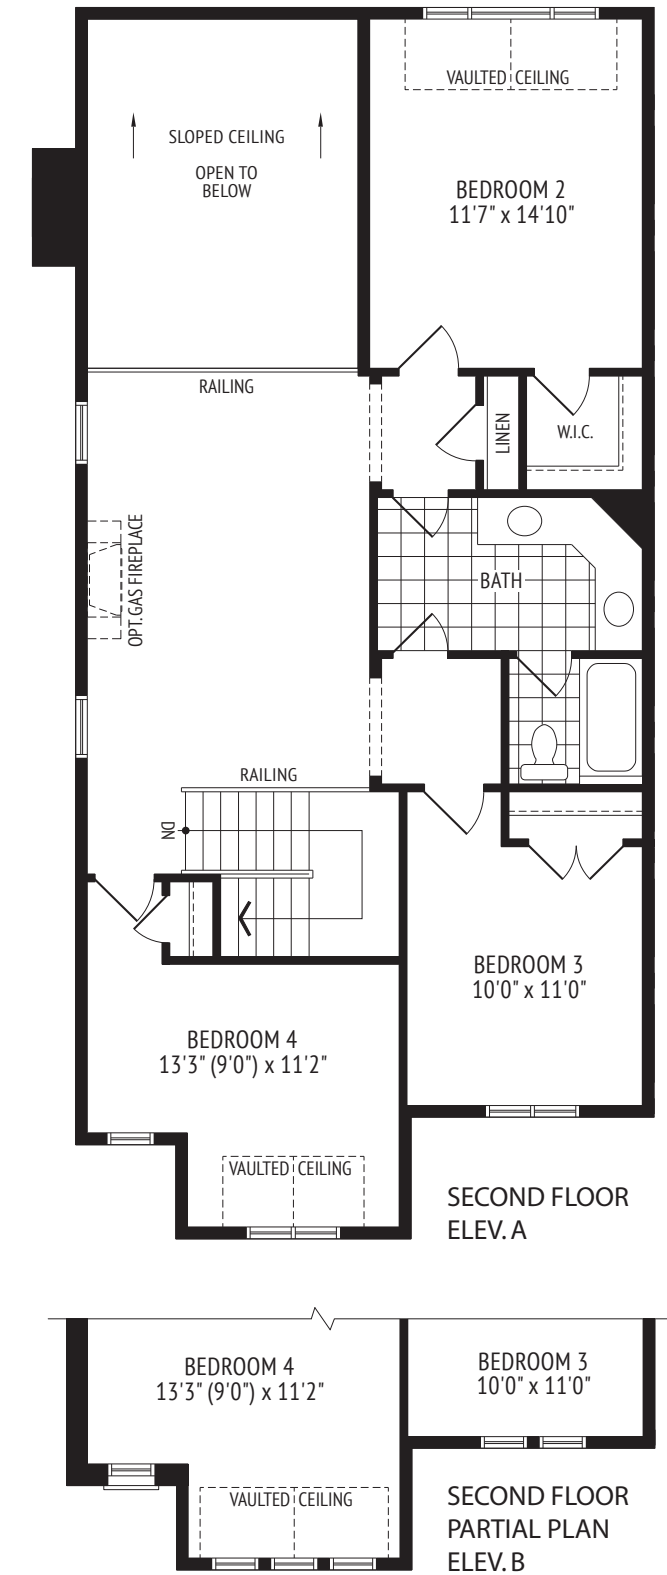

The Skier

2121 S.F.

Elevation A

Elevation B Rev.

MANORWOOD
HOMES INC.

Plans and specifications subject to change without notice. See sales representative for details. Room dimensions are approximate. E.&O.E.