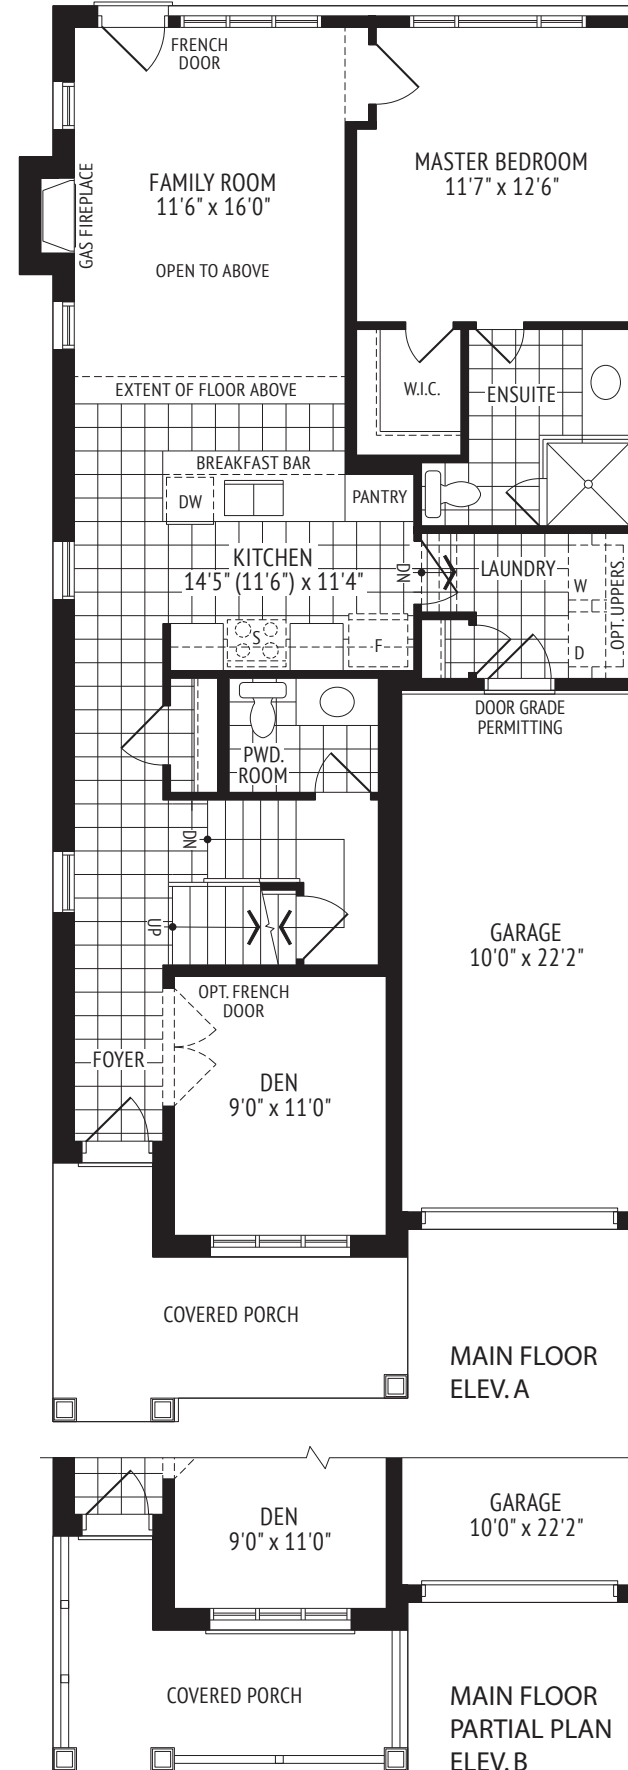

The Skier

2121 S.F.

Elevation A

Elevation B Rev.

MANORWOOD
HOMES INC.

Plans and specifications subject to change without notice. See sales representative for details. Room dimensions are approximate. E.&O.E.