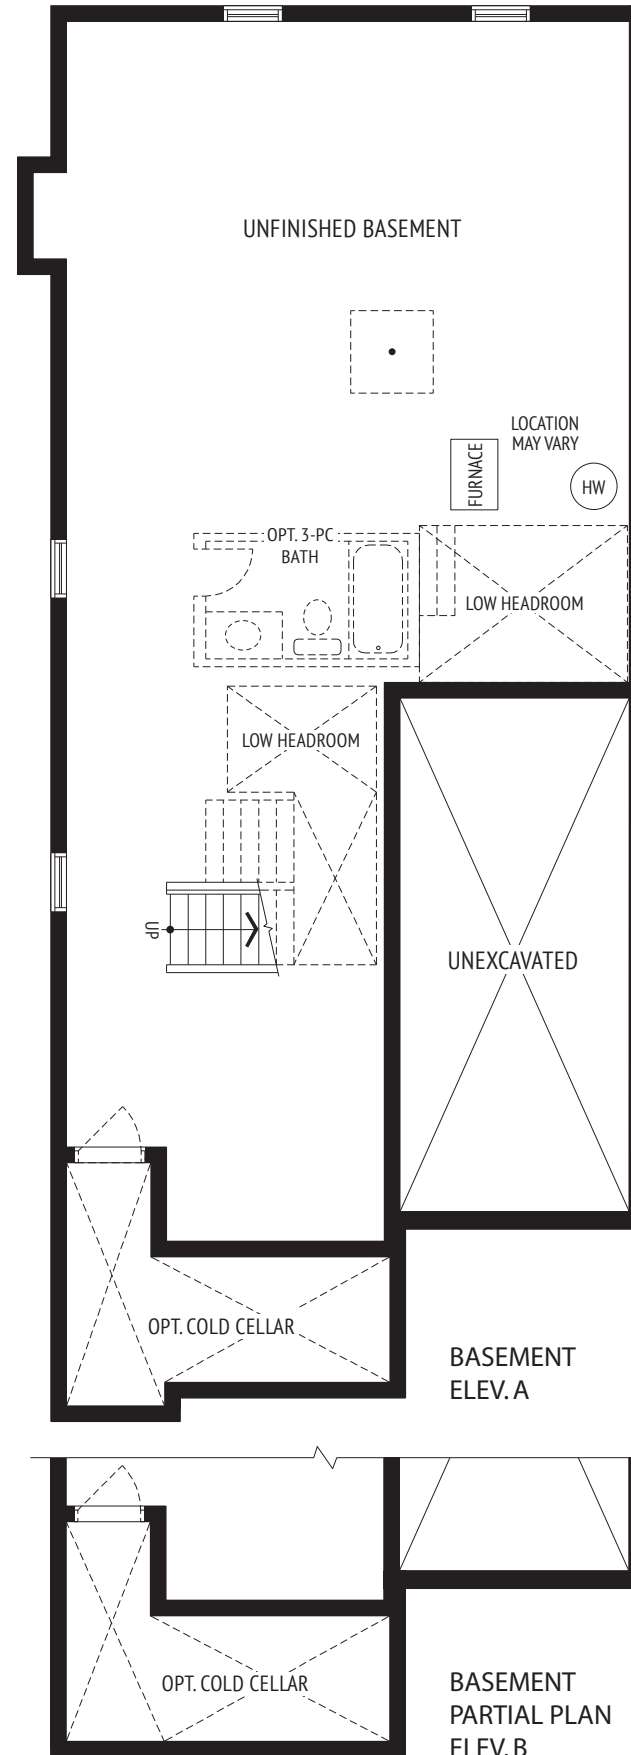

The Skier

2121 S.F.

Elevation A

Elevation B Rev.

MANORWOOD
HOMES INC.

Plans and specifications subject to change without notice. See sales representative for details. Room dimensions are approximate. E.&O.E.